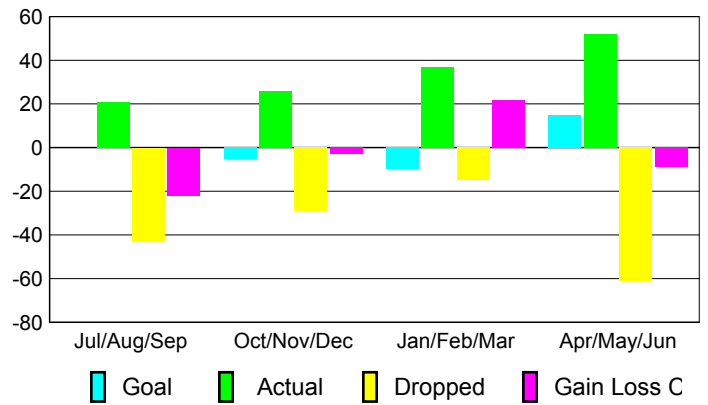

Membership Results 2008-2009

Goal, New, Dropped, Gain/Loss

Comparison of Membership Gain/Loss

Current Year Compared to the Previous Year