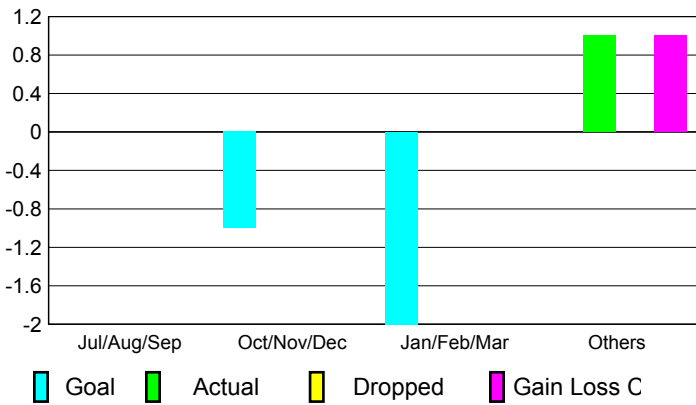

2008-2009 GMT Quarterly Report for District (or Undistricted) **District 108IA2**

GMT: **FEDERICO STEINHAUS**

Location: **ITALY**

GMT CA: **4**

CLUBS

Club Results 2008-2009

Clubs 2007-2008

Month	New Club Goal	Actual New Clubs	Actual Dropped Clubs	Gain/Loss of Clubs	Gain/Loss of Clubs
Jul/Aug/Sep	0	0	0	0	0
Oct/Nov/Dec	-1	0	0	0	0
Jan/Feb/Mar	-2	0	0	0	0
Apr/May/June	0	1	0	1	1
Totals	-3	1	0	1	1

Club Results 2008-2009

Goal, New, Dropped, Gain/Loss

Comparison of Club Gain/Loss

Current Year Compared to the Previous Year