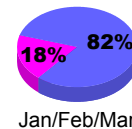

Gender Comparison 2008-2009