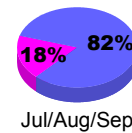

Gender Comparison 2008-2009