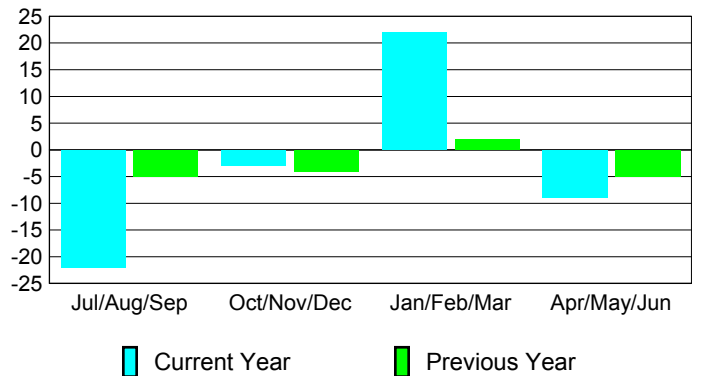

Gender Comparison 2008-2009

Male

Female